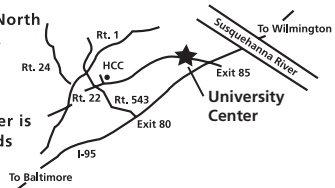

TOWSON UNIVERSITY
NORTHEAST

Harford Community College
401 Thomas Run Road • Bel Air, MD 21015
443-412-2000 or 410-836-4000
www.harford.edu

Accessible Parking

Accessible Pathway

Public Transportation Stop

Main Entrances

Parking in reserved spaces will result in a fine (\$50 – \$150).

Directions to HCC and University Center Northeastern Maryland

Take Interstate 95 North or South to exit 85, Aberdeen. Take Rt. 22 West.

The University Center is on the left 200 yards beyond the interchange.

To proceed to HCC, continue traveling west on Rt. 22 toward Churchville for approximately 6 miles to the traffic light at Thomas Run Road. Turn right on Thomas Run Road. The College campus is on the right.