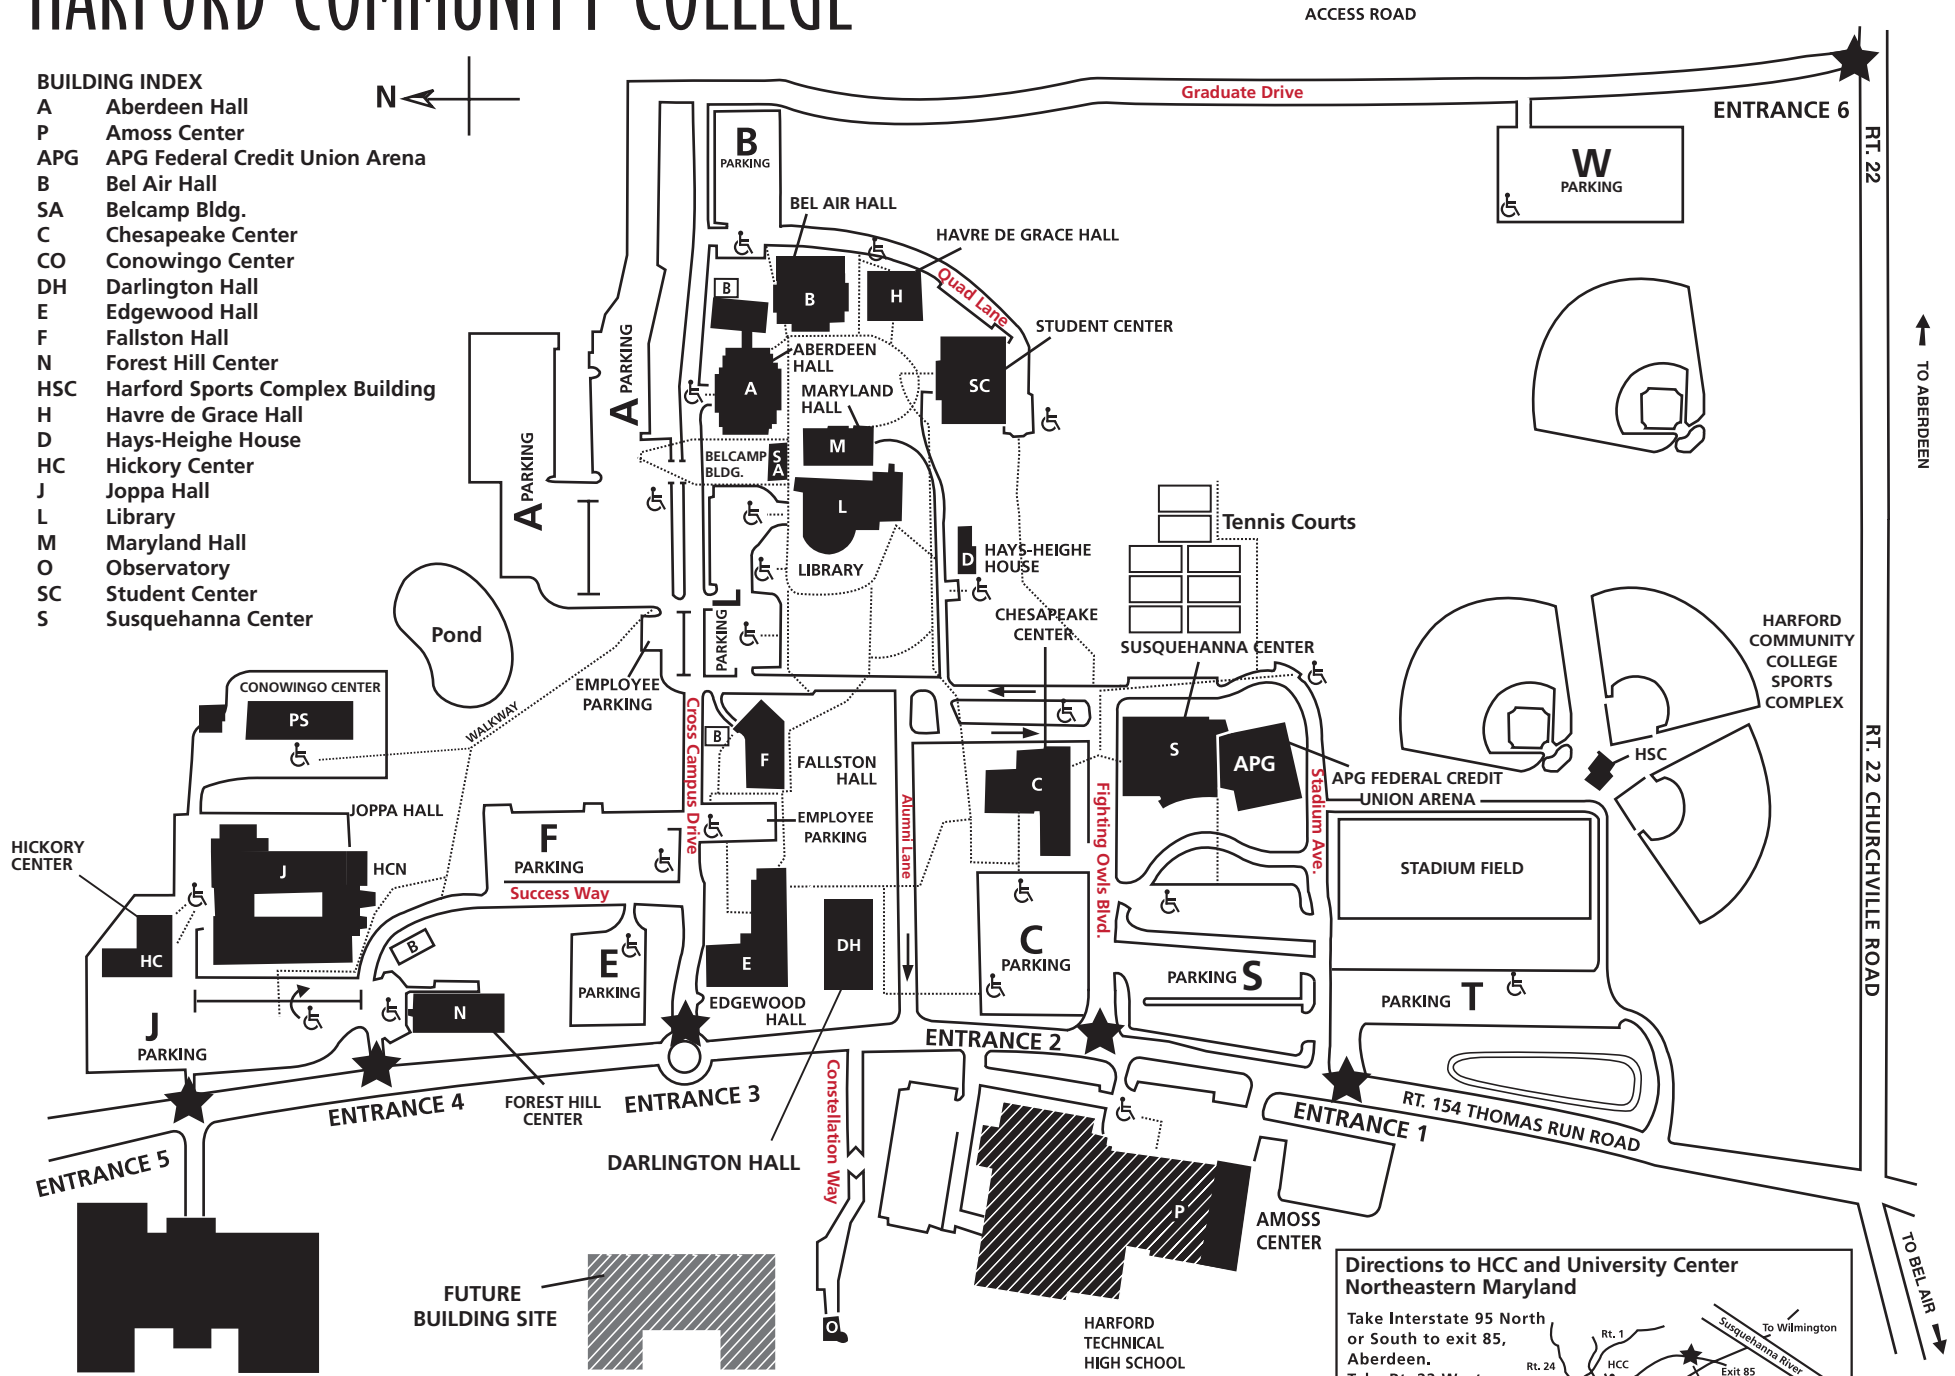

HARFORD COMMUNITY COLLEGE

BUILDING INDEX

- A Aberdeen Hall
- P Amoss Center
- APG APG Federal Credit Union Arena
- B Bel Air Hall
- SA Belcamp Bldg.
- C Chesapeake Center
- CO Conowingo Center
- DH Darlington Hall
- E Edgewood Hall
- F Fallston Hall
- N Forest Hill Center
- HSC Harford Sports Complex Building
- H Havre de Grace Hall
- D Hays-Heighe House
- HC Hickory Center
- J Joppa Hall
- L Library
- M Maryland Hall
- O Observatory
- SC Student Center
- S Susquehanna Center

TOWSON UNIVERSITY
NORTHEAST

Harford Community College
401 Thomas Run Road • Bel Air, MD 21015
443-412-2000 or 410-836-4000
www.harford.edu

Accessible Parking

Accessible Pathway

Public Transportation Stop

Main Entrances

Parking in reserved spaces will result in a fine (\$50 – \$150).

Directions to HCC and University Center Northeastern Maryland

Take Interstate 95 North or South to exit 85, Aberdeen. Take Rt. 22 West.

The University Center is on the left 200 yards beyond the interchange.

To proceed to HCC, continue traveling west on Rt. 22 toward Churchville for approximately 6 miles to the traffic light at Thomas Run Road. Turn right on Thomas Run Road. The College campus is on the right.