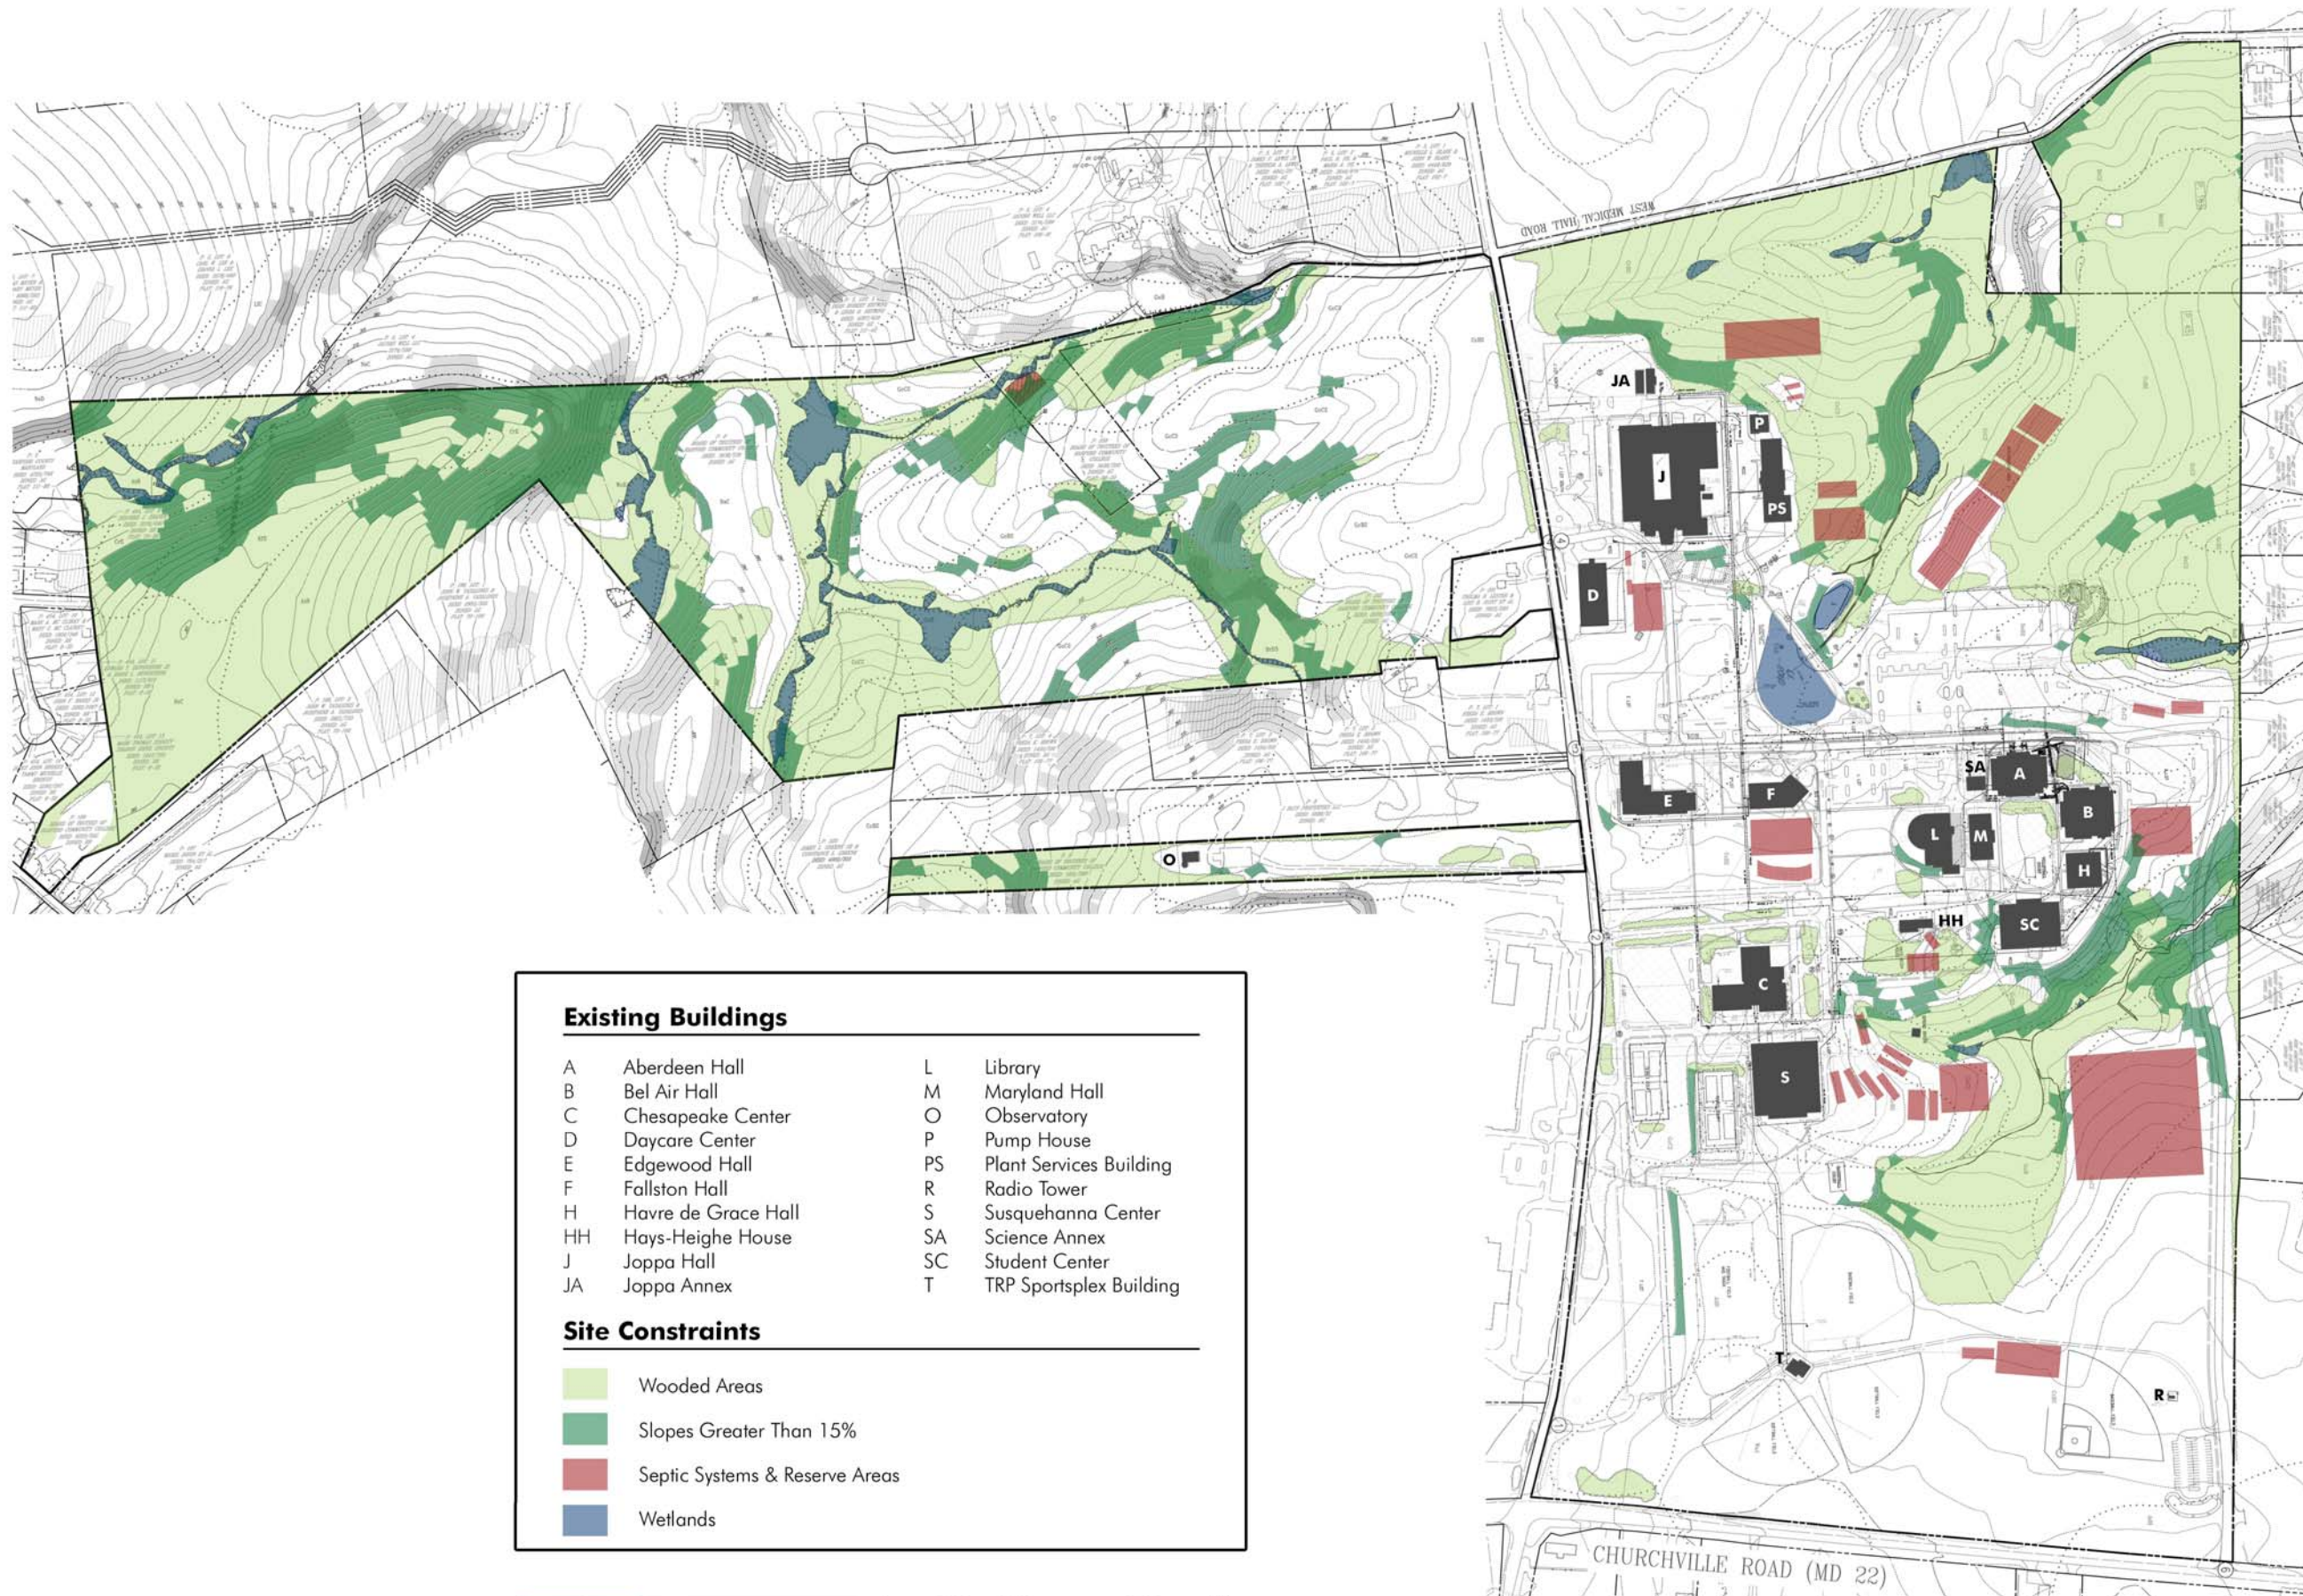

HARFORD
COMMUNITY
COLLEGE

Existing Buildings	
A	Aberdeen Hall
B	Bel Air Hall
C	Chesapeake Center
D	Daycare Center
E	Edgewood Hall
F	Fallston Hall
H	Havre de Grace Hall
HH	Hays-Heighe House
J	Joppa Hall
JA	Joppa Annex
L	Library
M	Maryland Hall
O	Observatory
P	Pump House
PS	Plant Services Building
R	Radio Tower
S	Susquehanna Center
SA	Science Annex
SC	Student Center
T	TRP Sportsplex Building

Site Constraints	
■	Wooded Areas
■	Slopes Greater Than 15%
■	Septic Systems & Reserve Areas
■	Wetlands